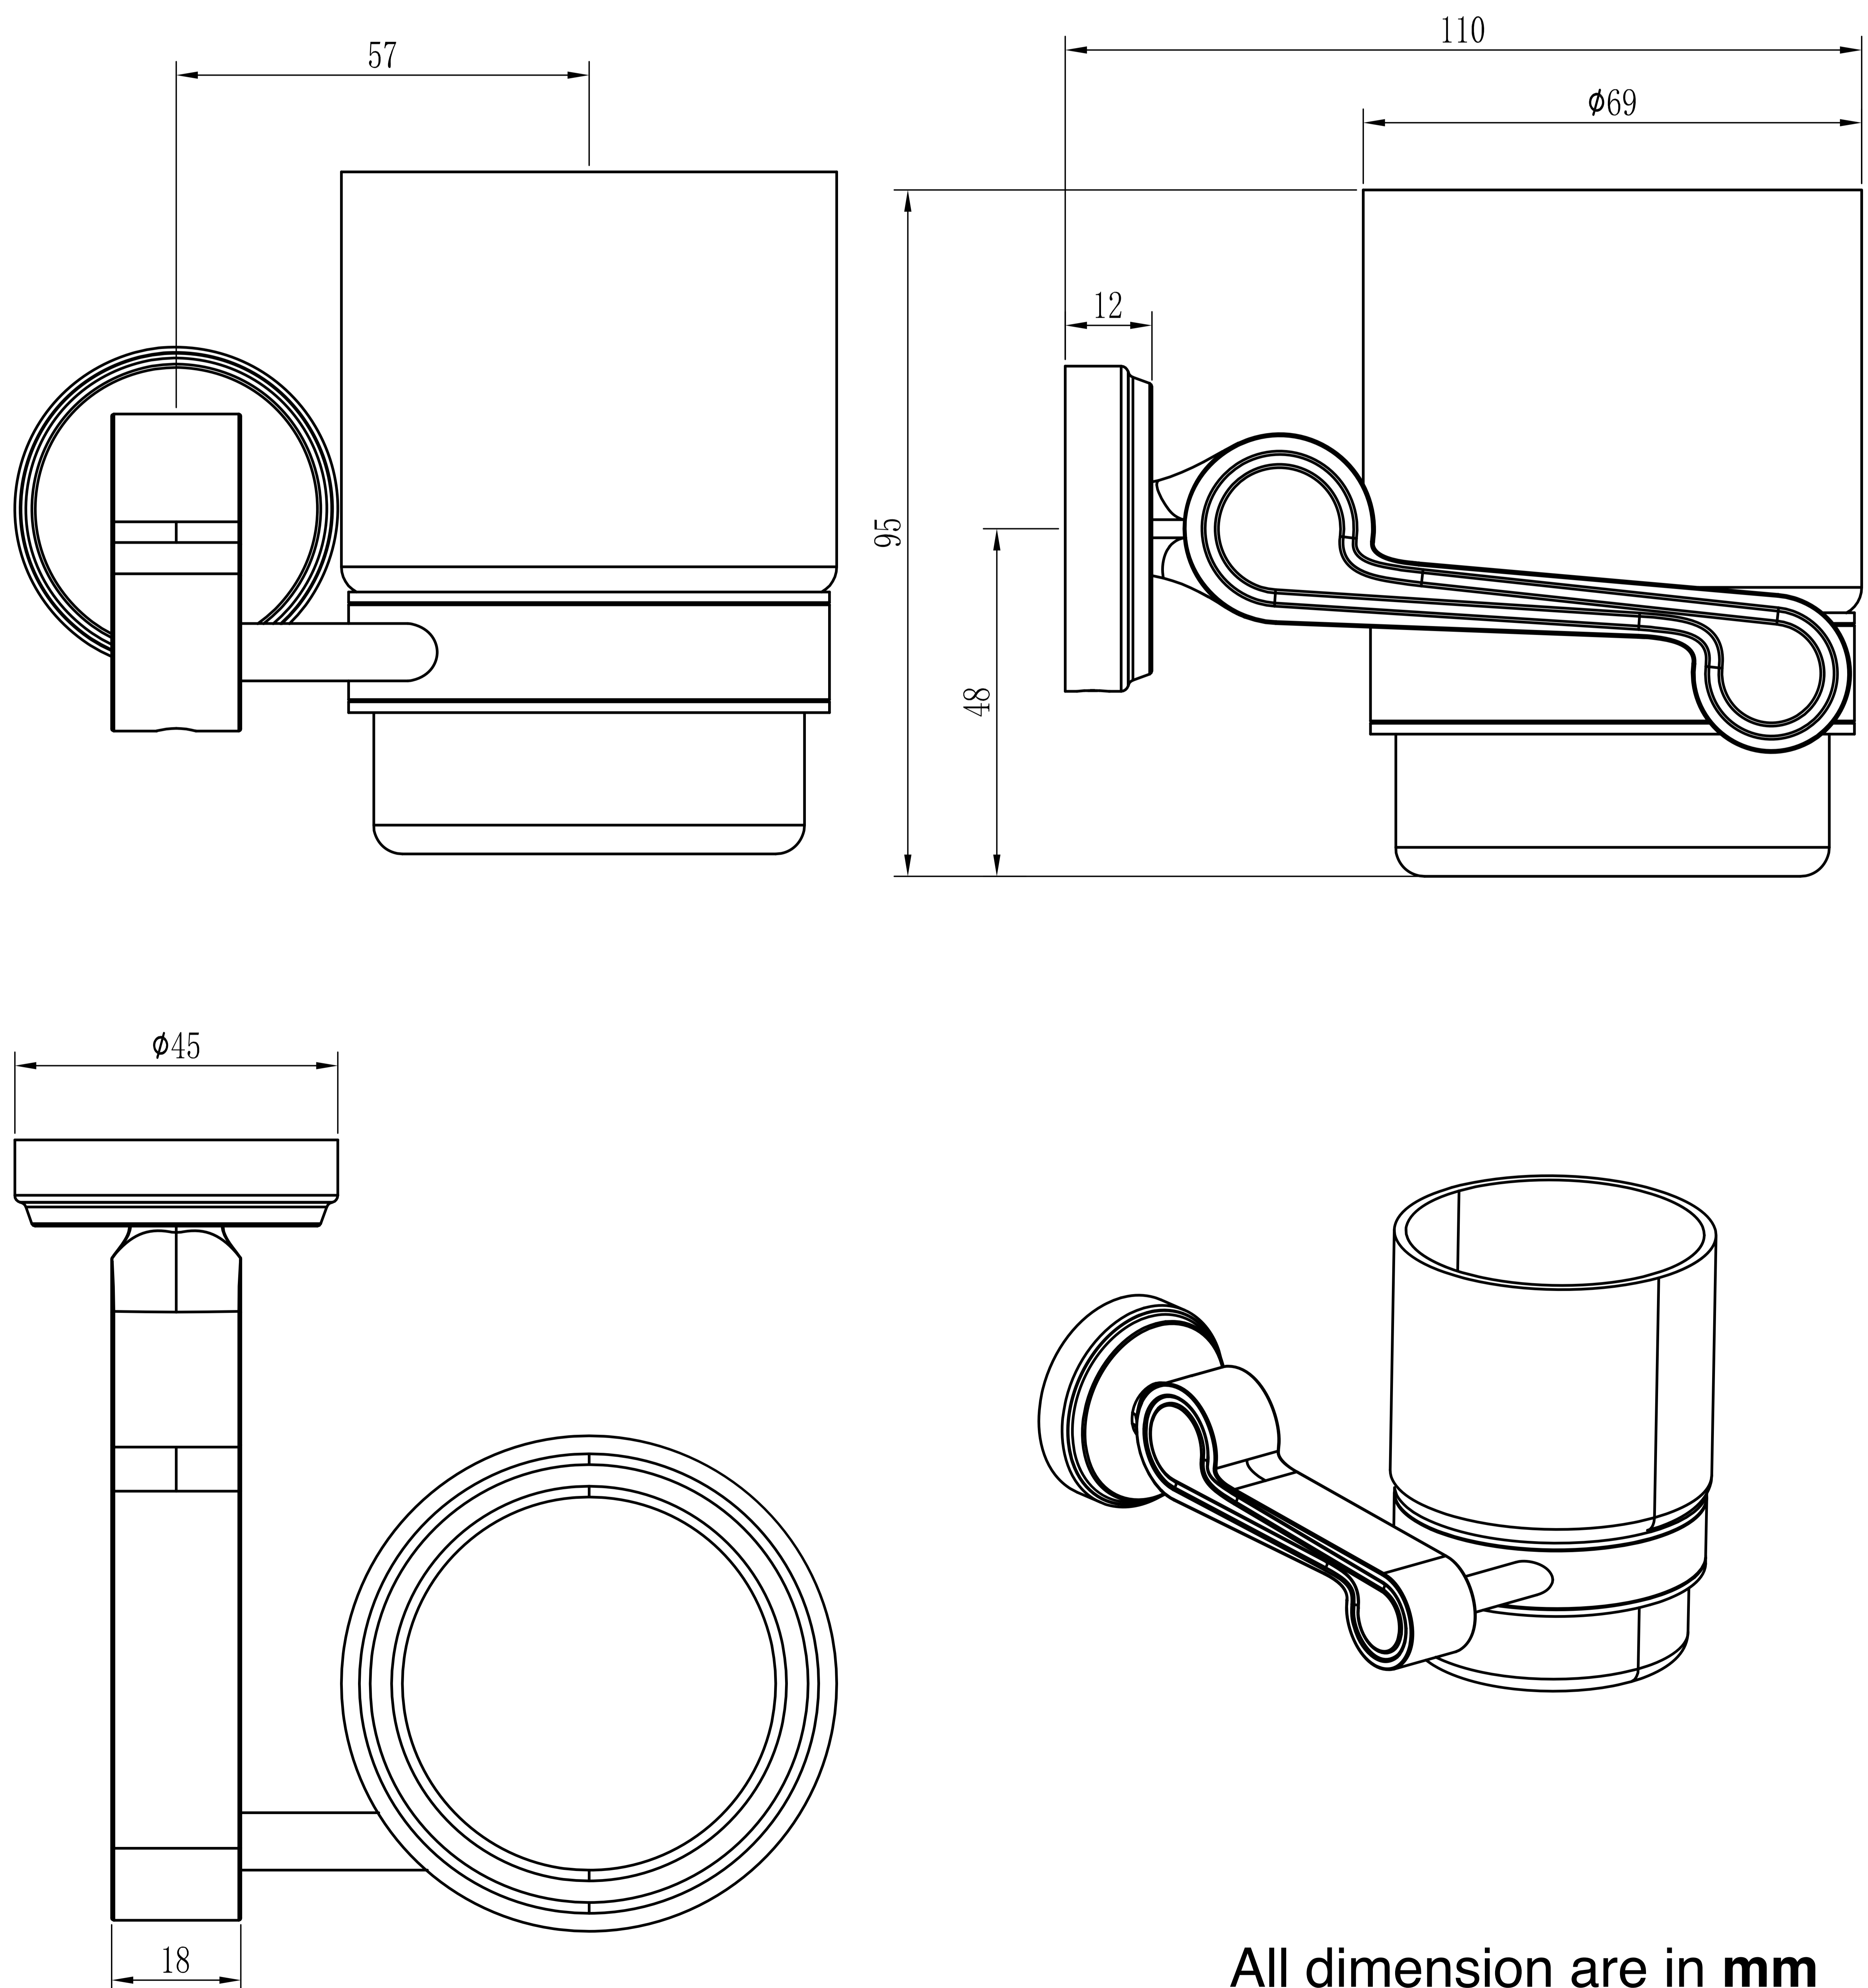

Tumbler Holder

Product Code : 2706

Technical Drawing

All dimension are in **mm**